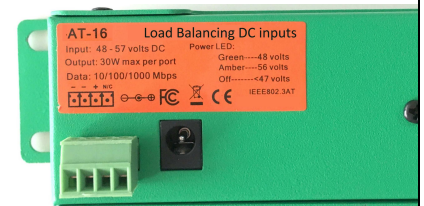

GAT-16

802.3af/at compliant injector for 16 gigabit devices from one supply 48v to 56v, 60 to 240 watts, fanless

- 16 Port 802.3af / at compliant Gigabit Ethernet Injector
 - 16 Shielded RJ-45 LAN
 - 16 Shielded RJ-45 LAN+POE
 - PoE status LED for each jack
 - all 4 data pairs active for gigabit data rates
 - shared data and power via transformer power injection on 12 – and 36+ pins 45 78 pass thru without modification
- 1U high standard rack mount (1.75 x 19 x 2 inches)
- 315 current limiter per port per 802.3af specifications
- 650 ma current limiter per port per 802.3at specifications with a 802.3at load
- No power is supplied to non-PoE devices
- Same voltage to all ports
- Dual power supply inputs with relay failover/ load balancing.
- 2 LEDs for input power display – one per input
Green – 48 volts, Amber – 56 volts
- 16 LEDs for per port PoE mode display. Blue if a PoE device is connected
- Use with any Ethernet switch – passes all management info transparently
- Ideal for IP Cameras, VOIP phone, WiFi Access Points with 802.3af or 802.3at
- Technical support world wide
- Power supply range 48 to 56 volts via 2.1mm x 5.5mm input (2)
- Additional Phoenix DC connector
 - 3.5mm model 1844236 - pin 1,2 (minus) 3 (plus)
- Environmental
 - operating temperature range – 0 to 50 deg C
 - storage temperature range – 0 to 50 deg C
 - relative humidity range – 5 to 90% non condensing
 - FCC rules – there are no RF emitting devices in the design
 - the device is PELV per NFPA standard 79 – protected extra low voltage
 - no cooling is required, no fans. Quiet operation with no moving parts