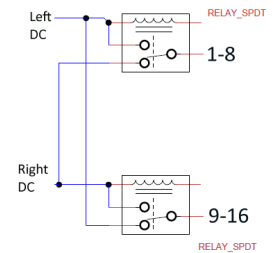

PoE World

World Class
Injectors Switches Splitters
Extenders Testers

Our Locations and Partners :

PoE-Texas Austin Texas
PoE-UK London England

PoE-India Pune India
PoE-World Shenzhen China
<http://poe-world.com>

GAT-16

802.3af/at compliant injector for 16 gigabit devices from one supply 48v to 56v, 60 to 240 watts, fanless

- 16 Port 802.3af / at compliant Gigabit Ethernet Injector
  - 16 Shielded RJ-45 LAN
  - 16 Shielded RJ-45 LAN+POE
  - PoE status LED for each jack
  - all 4 data pairs active for gigabit data rates
  - shared data and power via transformer power injection on 12 – and 36+ pins 45 78 pass thru without modification
- 1U high standard rack mount (1.75 x 19 x 2 inches)
- 315 current limiter per port per 802.3af specifications
- 650 ma current limiter per port per 802.3at specifications with a 802.3at load
- No power is supplied to non-PoE devices
- Same voltage to all ports
- Dual power supply inputs with relay failover/ load balancing.
- 2 LEDs for input power display – one per input
  Green – 48 volts, Amber – 56 volts
- 16 LEDs for per port PoE mode display. Blue if a PoE device is connected
- Use with any Ethernet switch – passes all management info transparently
- Ideal for IP Cameras, VOIP phone, WiFi Access Points with 802.3af or 802.3at
- Technical support world wide
- Power supply range 48 to 56 volts via 2.1mm x 5.5mm input (2)
- Additional Phoenix DC connector
  - 3.5mm model 1844236 - pin 1,2 (minus) 3 (plus)
- Environmental
  - operating temperature range – 0 to 50 deg C
  - storage temperature range – 0 to 50 deg C
  - relative humidity range – 5 to 90% non condensing
  - FCC rules – there are no RF emitting devices in the design
  - the device is PELV per NFPA standard 79 – protected extra low voltage
  - no cooling is required, no fans. Quiet operation with no moving parts

2 DC inputs

failover relays